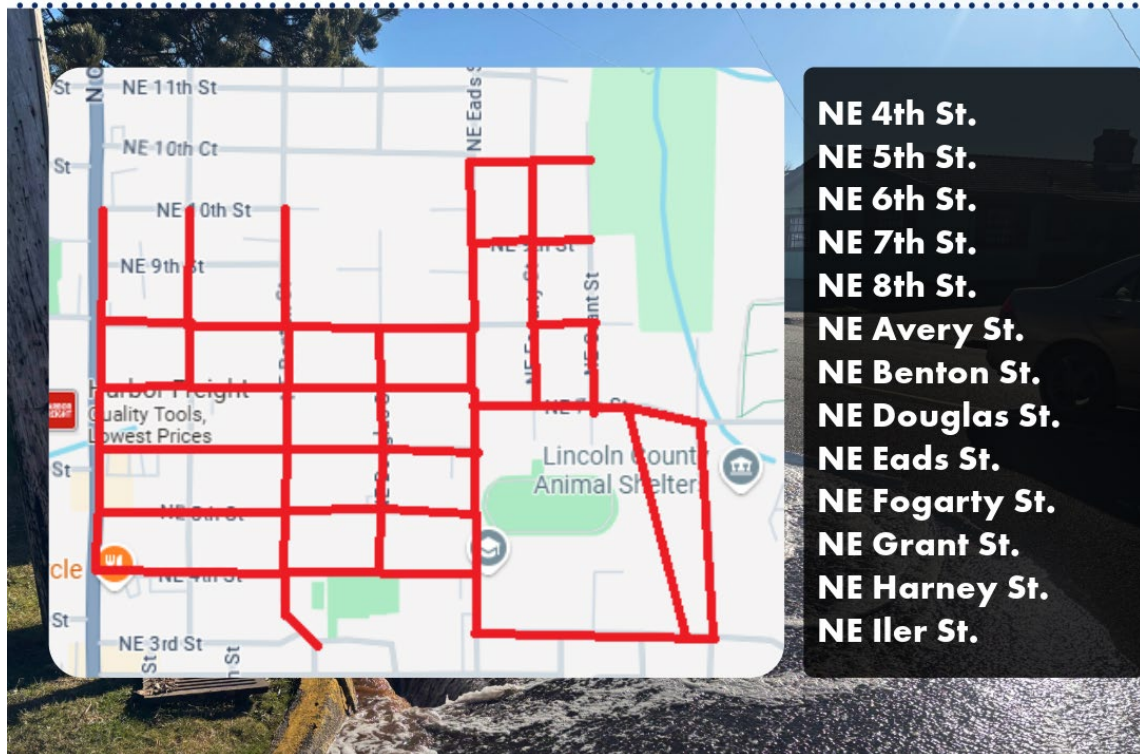

February 24-27, 2025 Flushing Area

Streets are listed below and marked below in red. Flushing will take place between 8 am and 4 pm each day. For more information, call 541-574-0649.

Flushing will take place each day between 8 am and 4 pm.

Community members may experience water discoloration and decreased water pressure while the flushing is taking place in their area. Flushing a water main on a single street may take up to one hour. If your water appears dirty after the designated flushing period, it is recommended to take the following steps and precautions: