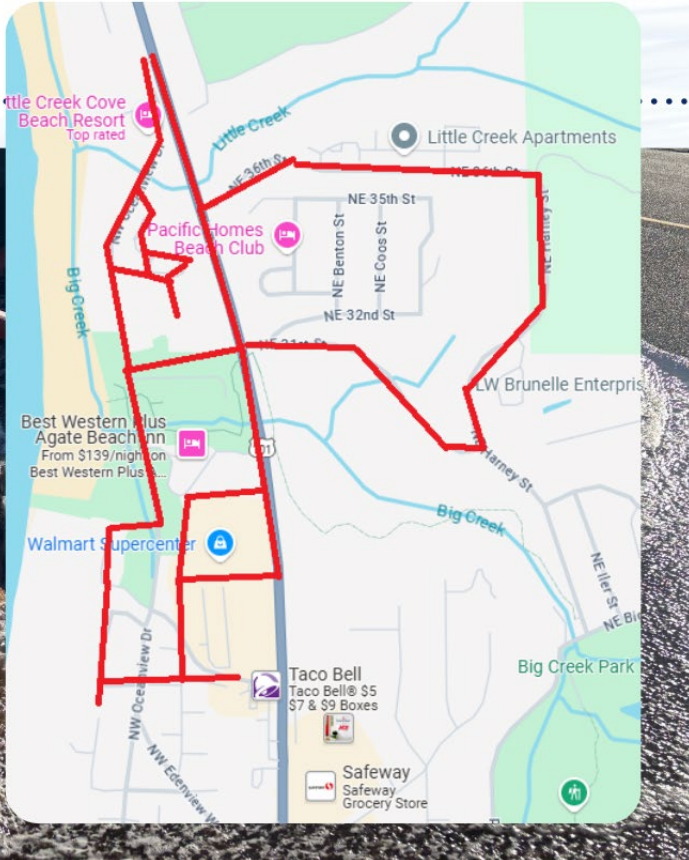

## March 10-13, 2025 Flushing Area

Streets are listed below and mains are marked below in red. Flushing will take place between 8 am and 4 pm each day. For more information, call 541-574-0649.

Flushing will take place each day between 8 am and 4 pm.

Community members may experience water discoloration and decreased water pressure while the flushing is taking place in their area. Flushing a water main on a single street may take up to one hour. If your water appears dirty after the designated flushing period, it is recommended to take the following steps and precautions: