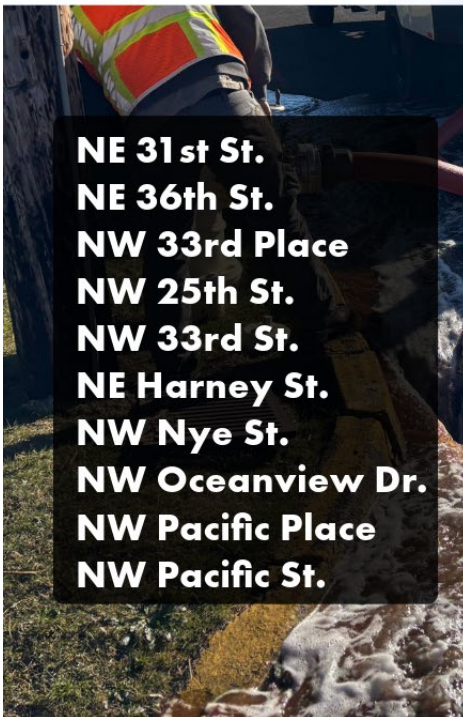

## March 10-13, 2025 Flushing Area

Streets are listed below and mains are marked below in red. Flushing will take place between 8 am and 4 pm each day. For more information, call 541-574-0649.

Flushing will take place each day between 8 am and 4 pm.