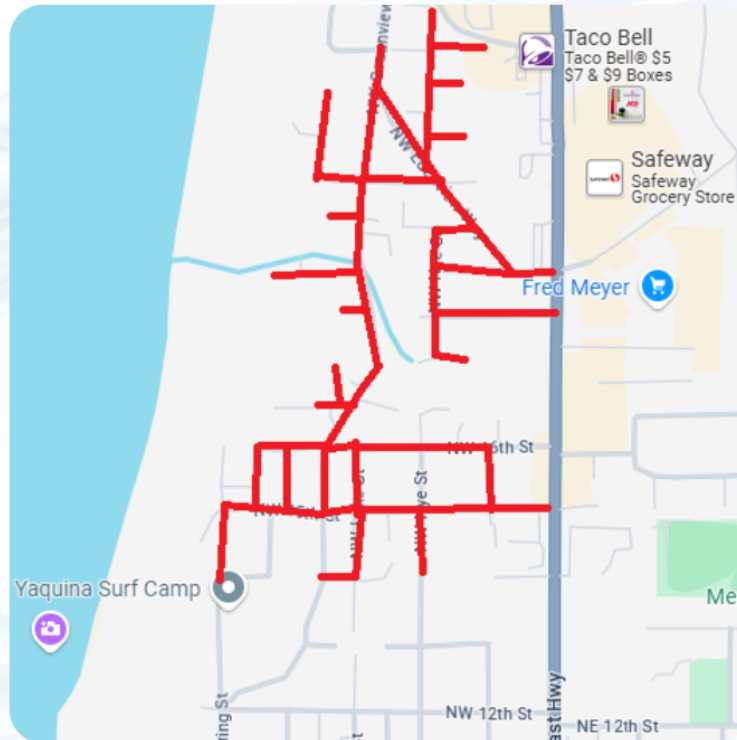

## March 17-20, 2025 Flushing Area

NW 14th St.  
NW 15th St.  
NW 16th St.  
NW 17th St.  
NW 18th St.  
NW 19th St.  
NW 20th St.  
NW 21st St.  
NW 22nd St.  
NW 23rd St.  
NW 24th St.  
NW 25th St.  
NW 19th Court  
NW 21st Court  
NW Edenvue Way  
NW Grove St.  
NW Hubert St.  
NW Lake St.  
NW Nye St.  
NW Pacific St.  
NW Spring St.  
NW Thompson St.

Streets are listed and mains are marked below in red. Flushing will take place between 8 am and 4 pm each day. For more information, call 541-574-0649.

Flushing will take place each day between 8 am and 4 pm.